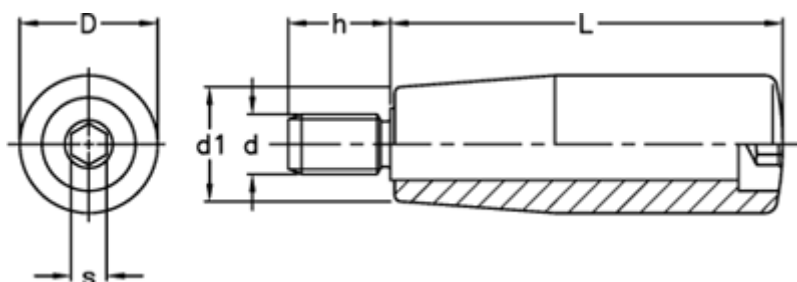

Article number: 2304022812
Description: E+G Revolving handle
I.281/100+x-M14

Measures

D	= 31
d1	= 25
d 6g	= M14
h	= 20
L	= 102
s	= 8